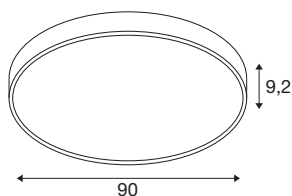

MEDO® PRO 90

ceiling-mounted light, round, 3000/4000K, 74W, trailing-edge phase, 80°, UGR<19, white

Our design classic MEDO® has a new high-output addition: the MEDO® PRO. It impresses with its service life of L80B10@50,000h, eligible energy efficiency from 120 lm/W and a higher indirect light component. Efficiency is also the order of the day when it comes to installation, which is particularly fast thanks to our EasyBase. The improved protection code IP50 and an outstanding CRI>90 colour reproduction index ensure exceptional quality. Two elegant casing colours and a CCT switch that enables you to choose between 3000 K and 4000 K lets you personalise your lighting situation. The MEDO® PRO is available as a DALI and phase version, additionally you have the choice between opal (UGR<25) and prismatic (UGR<19) glass. As your most demanding projects deserve only the best lighting.

TECHNICAL DATA

Item no.	1007313
Number of different light outlets	2
IP Code	IP 50
Impact resistance class	IK 02
Impact resistance	0.2 Joule
Assembly	Surface
Assembly details	Ceiling, Ceiling with Acc.
Dimmable	Yes
Dimming technology	trailing edge
Primary nominal voltage	220-240V ~50/60Hz
Secondary power / voltage	1000 mA
Safety class	I
Wattage	74 W
Ambient temperature	25 °C
Minimum ambient temperature	-20 °C
Maximum ambient temperature	40 °C
Number of luminaires at LS B16A	27
Number of luminaires at LS C16A	33
Level of inrush current	12 A
Duration of inrush current	45 µs
Stroboscopic effect (SVM)	0.4
Lumen	9400/9700 lm

Colour temperature	3000/4000 Kelvin
Beam angle	80 °
Color	white
CRI	90
UGR ≤	19
LXXBXX data	L80B10
Service life	50000 h
Risk Group	1
Height	9.2 cm
Diameter	90 cm
Net weight	9 kg
Gross weight	9.63 kg
BIG WHITE Page	151