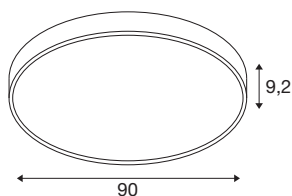

MEDO® PRO 90

ceiling-mounted light, round, 3000/4000K, 74W, trailing-edge phase, 80°, UGR<19, black

Our design classic MEDO® has a new high-output addition: the MEDO® PRO. It impresses with its service life of L80B10@50,000h, eligible energy efficiency from 120 lm/W and a higher indirect light component. Efficiency is also the order of the day when it comes to installation, which is particularly fast thanks to our EasyBase. The improved protection code IP50 and an outstanding CRI>90 colour reproduction index ensure exceptional quality. Two elegant casing colours and a CCT switch that enables you to choose between 3000 K and 4000 K lets you personalise your lighting situation. The MEDO® PRO is available as a DALI and phase version, additionally you have the choice between opal (UGR<25) and prismatic (UGR<19) glass. As your most demanding projects deserve only the best lighting.

TECHNICAL DATA

Item no.	1007312
Number of different light outlets	2
IP Code	IP 50
Impact resistance class	IK 02
Impact resistance	0.2 Joule
Assembly	Surface
Assembly details	Ceiling, Ceiling with Acc.
Dimmable	Yes
Dimming technology	trailing edge
Primary nominal voltage	220-240V ~50/60Hz
Secondary power / voltage	1000 mA
Safety class	I
Wattage	74 W
Ambient temperature	25 °C
Minimum ambient temperature	-20 °C
Maximum ambient temperature	40 °C
Number of luminaires at LS B16A	27
Number of luminaires at LS C16A	33
Level of inrush current	12 A
Duration of inrush current	45 µs
Stroboscopic effect (SVM)	0.4
Lumen	9400/9700 lm

Colour temperature	3000/4000 Kelvin
Beam angle	80 °
Color	black
CRI	90
UGR ≤	19
LXXBXX data	L80B10
Service life	50000 h
Risk Group	1
Height	9.2 cm
Diameter	90 cm
Net weight	9 kg
Gross weight	9.63 kg
BIG WHITE Page	151