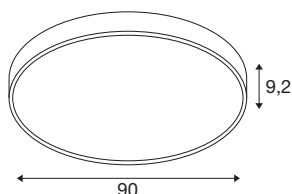

## MEDO® PRO 90

ceiling-mounted light, round, 3000/4000K, 75W, DALI, Touch, 110°, white

Our design classic MEDO® has a new high-output addition: the MEDO® PRO. It impresses with its service life of L80B10@50,000h, eligible energy efficiency from 120 lm/W and a higher indirect light component. Efficiency is also the order of the day when it comes to installation, which is particularly fast thanks to our EasyBase. The improved protection code IP50 and an outstanding CRI>90 colour reproduction index ensure exceptional quality. Two elegant casing colours and a CCT switch that enables you to choose between 3000 K and 4000 K lets you personalise your lighting situation. The MEDO® PRO is available as a DALI and phase version, additionally you have the choice between opal (UGR<25) and prismatic (UGR<19) glass. As your most demanding projects deserve only the best lighting.

## TECHNICAL DATA

Item no.	1007311
Number of different light outlets	2
IP Code	IP 50
Impact resistance class	IK 02
Impact resistance	0.2 Joule
Assembly	Surface
Assembly details	Ceiling, Ceiling with Acc.
Dimmable	Yes
Dimming technology	DALI, Touch
Primary nominal voltage	220-240V ~50/60Hz
Secondary power / voltage	1000 mA
Safety class	I
Wattage	75 W
Ambient temperature	25 °C
Minimum ambient temperature	-20 °C
Maximum ambient temperature	40 °C
Network rated standby power	0.44 W
Number of luminaires at LS B16A	27
Number of luminaires at LS C16A	46
Level of inrush current	35 A
Duration of inrush current	2 µs
Stroboscopic effect (SVM)	0.4

Lumen	11000/11200 lm
Colour temperature	3000/4000 Kelvin
Beam angle	110 °
Color	white
CRI	90
UGR ≤	25
LXXBXX data	L80B10
Service life	50000 h
Risk Group	1
Height	9.2 cm
Diameter	90 cm
Net weight	9 kg
Gross weight	9.63 kg
BIG WHITE Page	153