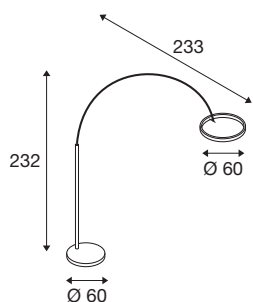

## ONE BOW FL

Free-standing lamp black 20W 1200/1200lm  
2700/3000K CRI90 140°

Perfect for stylish living spaces, the hotel business, catering and smaller shops: with its flawless design, the ONE BOW FL gooseneck lamp is a highlight in any location. The circular lamp head emits its 1200 / 1200 lumen dimmable light in an upward and downward direction. The colour temperature can be configured using the CCT switch (2700/3000K). A CRI of over 90 ensures natural colour rendering, while the beam angle of 140 degrees evenly illuminates the surrounding area. And the LED service life of 50,000 hours is also exceptionally generous.

## TECHNICAL DATA

Item no.	1006352
Number of different light outlets	2
Rotating or tilting	rotary bar and tiltable
Assembly	Mobile
Dimmable	Yes
Dimming technology	Switch Dimmable
Primary nominal voltage	220-240V ~50/60Hz
Secondary power / voltage	24 V
Safety class	II
Wattage	22 W
Minimum ambient temperature	-20 °C
Maximum ambient temperature	45 °C
Rated standby power	0.4 W
Level of inrush current	25 A
Duration of inrush current	300 µs
Stroboscopic effect (SVM)	0
Lumen	1200 / 1200 lm
Colour temperature	2700/3000 Kelvin
Beam angle	140 °
Color	black
CRI	90
UGR ≤	22

## Light Source

1319288	
---------	---

<b>LXXBXX data</b>	L80B50
<b>Service life</b>	50000 h
<b>Risk Group</b>	1
<b>Width</b>	60 cm
<b>Height</b>	232 cm
<b>Depth</b>	233 cm
<b>Net weight</b>	20.5 kg
<b>Gross weight</b>	21.935 kg