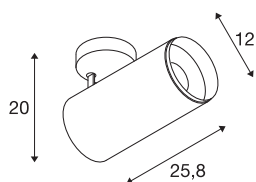

NUMINOS® SPOT XL PHASE

white / black ceiling mounted light, 36W 3000K 36°

Design, technology and function in perfection: NUMINOS is the light system from SLV that combines everything. With a variety of downlights and spotlights, you can experience a thousand lighting design possibilities. Also with the NUMINOS® SPOT XL Phase indoor ceiling-mounted light LED, which convinces with the best workmanship and lighting quality. The spotlight is ideal for targeted accent lighting or for illuminating larger areas. The recessed ceiling light convinces with a power consumption of 36 watts, luminous flux of 3490 lumens, colour temperature of 3000 Kelvin and a colour reproduction index of 90. This means that easy installation is a mere formality. When will you choose SLV's modular variety?

TECHNICAL DATA

Item no.:	1006093
Number of different light outlets	1
Primary nominal voltage	220-240V ~50/60Hz mA/V
Secondary power / secondary voltage	900mA
Length	25.8 cm
Height	20 cm
Diameter	12 cm
Net weight	1.58 kg
Gross weight	1.691 kg
Safety class	I
Assembly	Surface
Assembly details	Ceiling
Dimmable	Yes
Dimming technology	trailing edge
Wattage	36 W
Lumen	3490 lm
Colour temperature	3000 Kelvin
Beam angle	36 °
Color	white
CRI	90
UGR ≤	19
BIG WHITE Page	79