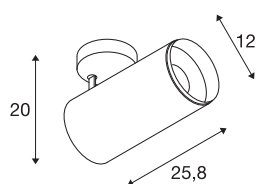

## NUMINOS® SPOT XL PHASE

white / black ceiling mounted light, 36W 3000K 24°

The NUMINOS light system from SLV skilfully combines function, design and technology. This way, you can experience a thousand lighting design possibilities with different downlights and spotlights. Also with the NUMINOS® SPOT XL Phase indoor ceiling-mounted light LED, which convinces with the best workmanship and lighting quality. The spotlight is ideal for targeted accent lighting or even illumination of larger areas. The recessed ceiling light convinces with a power consumption of 36 watts, luminous flux of 3530 lumens, colour temperature of 3000 Kelvin and a colour reproduction index of 90. Installation is then done in no time at all. When will you choose SLV's modular variety?

### TECHNICAL DATA

Item no.:	1006092
Number of different light outlets	1
Primary nominal voltage	220-240V ~50/60Hz mA/V
Secondary power / secondary voltage	900mA
Length	25.8 cm
Height	20 cm
Diameter	12 cm
Net weight	1.58 kg
Gross weight	1.691 kg
Safety class	I
Assembly	Surface
Assembly details	Ceiling
Dimmable	Yes
Dimming technology	trailing edge
Wattage	36 W
Lumen	3530 lm
Colour temperature	3000 Kelvin
Beam angle	24 °
Color	white
CRI	90
UGR ≤	19
BIG WHITE Page	79