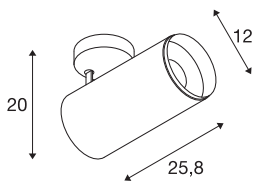

NUMINOS® SPOT XL PHASE

black ceiling mounted light, 36W 2700K 60°

The NUMINOS light system from SLV skilfully combines function, design and technology. This way, you can experience a thousand lighting design possibilities with different downlights and spotlights. Also with the NUMINOS® SPOT XL Phase indoor ceiling-mounted light LED, which convinces with the best workmanship and lighting quality. The spotlight is ideal for targeted accent lighting or even illumination of larger areas. The recessed ceiling light convinces with a power consumption of 36 watts, luminous flux of 2980 lumens, colour temperature of 2700 Kelvin and a colour reproduction index of 90. Installation is then done in no time at all. When will you choose SLV's modular variety?

TECHNICAL DATA

Item no.:	1006085
Number of different light outlets	1
Primary nominal voltage	220-240V ~50/60Hz mA/V
Secondary power / secondary voltage	900mA
Length	25.8 cm
Height	20 cm
Diameter	12 cm
Net weight	1.58 kg
Gross weight	1.691 kg
Safety class	I
Assembly	Surface
Assembly details	Ceiling
Dimmable	Yes
Dimming technology	trailing edge
Wattage	36 W
Lumen	2980 lm
Colour temperature	2700 Kelvin
Beam angle	60 °
Color	black
CRI	90
UGR ≤	25
BIG WHITE Page	79