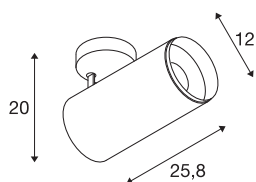

## NUMINOS® SPOT XL PHASE

black ceiling mounted light, 36W 2700K 24°

Design, technology and function in perfection: NUMINOS is the light system from SLV that combines everything. The various downlights and spotlights make a thousand lighting design options possible. Like with the NUMINOS® SPOT XL PHASE indoor ceiling-mounted light LED, which impresses with its high-quality workmanship and light. In this way, you can create high-quality illumination of larger areas or use the spotlight for selective lighting. The recessed ceiling light convinces with a power consumption of 36 watts, luminous flux of 3290 lumens, colour temperature of 2700 Kelvin and a colour reproduction index of 90. Installation is then done in no time at all. When to choose NUMINOS from SLV – modular diversity awaits you.

### TECHNICAL DATA

Item no.:	1006083
Number of different light outlets	1
Primary nominal voltage	220-240V ~50/60Hz mA/V
Secondary power / secondary voltage	900mA
Length	25.8 cm
Height	20 cm
Diameter	12 cm
Net weight	1.58 kg
Gross weight	1.691 kg
Safety class	I
Assembly	Surface
Assembly details	Ceiling
Dimmable	Yes
Dimming technology	trailing edge
Wattage	36 W
Lumen	3290 lm
Colour temperature	2700 Kelvin
Beam angle	24 °
Color	black
CRI	90
UGR ≤	19
BIG WHITE Page	79