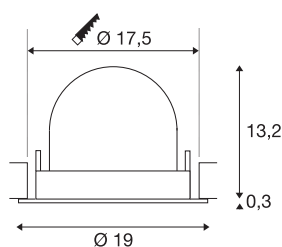

## TECHNICAL DATA

Item no.:	1006075
Number of different light outlets	1
Secondary power / secondary voltage	1000/1050mA
Height	13.5 cm
Diameter	19 cm
Installation diameter	17.5 cm
Installation depth	13.5 cm
Net weight	0.85 kg
Gross weight	0.91 kg
Safety class	III
Assembly	Recessed
Assembly details	Ceiling
Wattage	37.4 W
Lumen	3800 lm
Colour temperature	4000 Kelvin
Beam angle	20 °
Color	white
CRI	90
UGR ≤	22
BIG WHITE Page	57