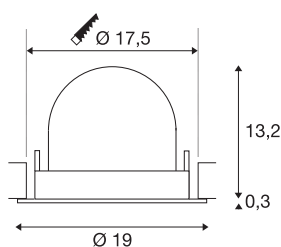

TECHNICAL DATA

Item no.:	1006074
Number of different light outlets	1
Secondary power / secondary voltage	1000/1050mA
Height	13.5 cm
Diameter	19 cm
Installation diameter	17.5 cm
Installation depth	13.5 cm
Net weight	0.85 kg
Gross weight	0.91 kg
Safety class	III
Assembly	Recessed
Assembly details	Ceiling
Wattage	37.4 W
Lumen	3600 lm
Colour temperature	4000 Kelvin
Beam angle	20 °
Color	white
CRI	90
UGR ≤	22
BIG WHITE Page	57