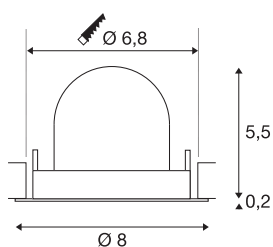

TECHNICAL DATA

Item no.:	1005842
Number of different light outlets	1
Secondary power / secondary voltage ^e	200mA
Height	5.7 cm
Diameter	8 cm
Installation diameter	6.8 cm
Installation depth	11 cm
Net weight	0.11 kg
Gross weight	0.118 kg
Safety class	III
Assembly	Recessed
Assembly details	Ceiling
Wattage	7 W
Lumen	730 lm
Colour temperature	3000 Kelvin
Beam angle	20 °
Color	white
CRI	90
UGR ≤	16
BIG WHITE Page	49