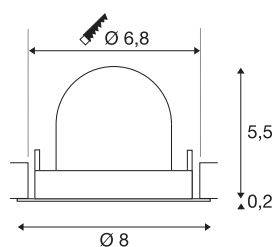

NUMINOS® GIMBLE XS

white / chrome recessed ceiling light, 2700K 55°

The NUMINOS light system from SLV combines technology, design and functionality like no other. With various downlights and spotlights, you can experience a thousand lighting design possibilities. This also includes NUMINOS® GIMBLE XS, which impresses as a recessed ceiling light with the best workmanship and lighting quality. Ideal for harmonious, modern and space-saving lighting that directs the accent to objects or the room. Installation is then done in no time at all. When to choose NUMINOS from SLV – modular diversity awaits you.

TECHNICAL DATA

| | |
|-------------------------------------|-------------|
| Item no.: | 1005830 |
| Number of different light outlets | 1 |
| Secondary power / secondary voltage | 200mA |
| Height | 5.7 cm |
| Diameter | 8 cm |
| Installation diameter | 6.8 cm |
| Installation depth | 11 cm |
| Net weight | 0.11 kg |
| Gross weight | 0.118 kg |
| Safety class | III |
| Assembly | Recessed |
| Assembly details | Ceiling |
| Wattage | 7 W |
| Lumen | 670 lm |
| Colour temperature | 2700 Kelvin |
| Beam angle | 55 ° |
| Color | white |
| CRI | 90 |
| UGR ≤ | 25 |
| BIG WHITE Page | 49 |