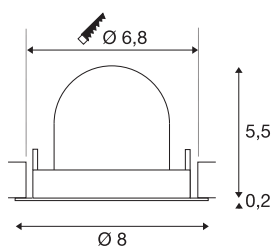

TECHNICAL DATA

Item no.:	1005824
Number of different light outlets	1
Secondary power / secondary voltage	200mA
Height	5.7 cm
Diameter	8 cm
Installation diameter	6.8 cm
Installation depth	11 cm
Net weight	0.11 kg
Gross weight	0.118 kg
Safety class	III
Assembly	Recessed
Assembly details	Ceiling
Wattage	7 W
Lumen	670 lm
Colour temperature	2700 Kelvin
Beam angle	20 °
Color	white
CRI	90
UGR ≤	16
BIG WHITE Page	49