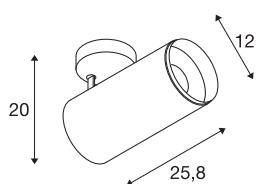

NUMINOS® SPOT DALI XL

black ceiling mounted light, 36W 2700K 24°

The NUMINOS light system from SLV combines technology, design and functionality like no other. With a variety of downlights and spotlights, you can experience a thousand lighting design possibilities. Also with the NUMINOS® SPOT DALI XL indoor ceiling-mounted light LED, which convinces with the best workmanship and lighting quality. The spotlight is ideal for targeted accent lighting or for illuminating larger areas. The recessed ceiling light convinces with a power consumption of 36 watts, luminous flux of 3290 lumens, colour temperature of 2700 Kelvin and a colour reproduction index of 90. This means that easy installation is a mere formality. When to choose NUMINOS from SLV – modular diversity awaits you.

TECHNICAL DATA

Item no.:	1005741
Number of different light outlets	1
Primary nominal voltage	220-240V ~50/60Hz mA/V
Secondary power / secondary voltage	900mA
Length	25.8 cm
Height	20 cm
Diameter	12 cm
Net weight	1.6 kg
Gross weight	1.712 kg
Safety class	I
Assembly	Surface
Assembly details	Ceiling
Dimmable	Yes
Dimming technology	DALI
Wattage	36 W
Lumen	3290 lm
Colour temperature	2700 Kelvin
Beam angle	24 °
Color	black
CRI	90
UGR ≤	19
BIG WHITE Page	79

Light Source

791857	 The logo consists of a vertical rectangle with 'A' on top and 'G' on the bottom, followed by a yellow arrow pointing right with the letter 'E' inside it.
--------	---

Accessories

1006170	NUMINOS® XL , white front ring
---------	--------------------------------