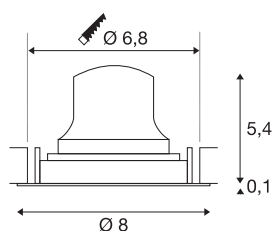

TECHNICAL DATA

Item no.:	1005565
Secondary power / secondary voltage	200mA
Height	5.5 cm
Diameter	8 cm
Installation diameter	6.8 cm
Installation depth	11 cm
Net weight	0.11 kg
Gross weight	0.118 kg
IP Code	IP 20
Safety class	III
Impact resistance class	IK02
Impact resistance	0,2 Joule
Assembly	Recessed
Assembly details	Ceiling
Wattage	7 W
Lumen	620 lm
Colour temperature	2700 Kelvin
Beam angle	40 °
Color	white
CRI	90
UGR ≤	22
LXXBXX data	L80B50