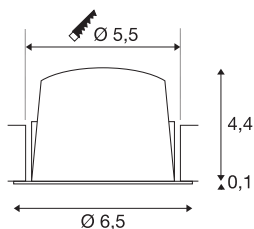

TECHNICAL DATA

Item no.:	1005547
Secondary power / secondary voltage	200mA
Height	4.5 cm
Diameter	6.5 cm
Installation diameter	5.5 cm
Installation depth	11 cm
Net weight	0.09 kg
Gross weight	0.096 kg
IP Code	IP 20 / IP 44
Safety class	III
Impact resistance class	IK02
Impact resistance	0,2 Joule
Assembly	Recessed
Assembly details	Ceiling
Wattage	7 W
Lumen	700 lm
Colour temperature	4000 Kelvin
Beam angle	40 °
Color	white
CRI	90
UGR ≤	22
LXXBXX data	L80B50