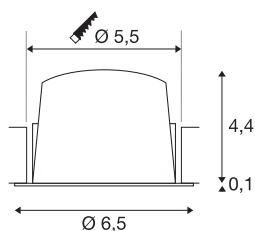

TECHNICAL DATA

Item no.:	1005516
Secondary power / secondary voltage	200mA
Height	4.5 cm
Diameter	6.5 cm
Installation diameter	5.5 cm
Installation depth	11 cm
Net weight	0.09 kg
Gross weight	0.096 kg
IP Code	IP 20 / IP 44
Safety class	III
Impact resistance class	IK02
Impact resistance	0,2 Joule
Assembly	Recessed
Assembly details	Ceiling
Wattage	7 W
Lumen	670 lm
Colour temperature	2700 Kelvin
Beam angle	55 °
Color	white
CRI	90
UGR ≤	25
LXXBXX data	L80B50