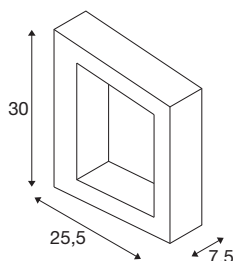

BOOKAT

anthracite wall-mounted light, 15W 3000/4000K

The BOOKAT is an unusual outdoor wall-mounted light for a special effect and in the colour anthracite. This has a permanently installed light source and can be changed between 3,000 and 4,000 Kelvin by means of a CCT switch. The IP65 protection class makes it ideal for outdoor use. The BOOKAT family includes a wall light. The poles can be used universally due to the open cable end.

TECHNICAL DATA

Item no.:	1005443
Primary nominal voltage	100-277V ~50/60Hz mA/V
Secondary power / secondary voltage	700mA
Width	7.5 cm
Height	30 cm
Depth	25.5 cm
Net weight	2.229 kg
Gross weight	2.614 kg
IP Code	IP 65
Safety class	I
Impact resistance class	IK05
Assembly	Surface
Assembly details	Wall
Number of through-wires	20
Wattage	15 W
Lumen	990 lm
Colour temperature	3000/4000 Kelvin
Color	anthracite
CRI	80
LXXBXX data	L70B50
Service life	30000 h
Minimum ambient temperature	-20 °C