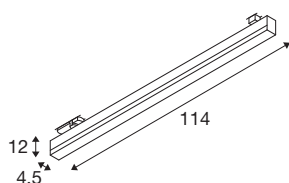

SIGHT TRACK DALI

white 3-phase spot, CCT

The modern SIGHT wall and ceiling light is made for surface mounting or busbar. In white, the light made of aluminium and acrylic cuts a professional figure everywhere. In addition, SIGHT TRACK DALI is also extremely sustainable with its LED lifespan of 30,000 hours. Experience SIGHT in action and convince yourself of a successful lighting experience.

TECHNICAL DATA

Item no.:	1005399
Primary nominal voltage	220-240V ~50/60Hz mA/V
Secondary power / secondary voltage	700mA
Length	114 cm
Width	4.5 cm
Height	12 cm
Net weight	2.107 kg
Gross weight	2.598 kg
IP Code	IP 20
Safety class	I
Assembly details	Track Ceiling
Dimmable	Yes
Dimming technology	DALI
Wattage	39 W
Colour temperature	3000/4000 Kelvin
Beam angle	120 °
Color	white
CRI	90
LXXBXX data	L70B50
Service life	30000 h
Minimum ambient temperature	-20 °C
Maximum ambient temperature	40 °C