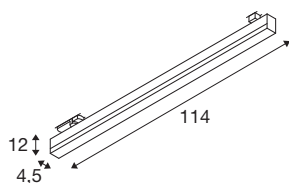

SIGHT TRACK DALI

black 3-phase spot, CCT

The modern SIGHT wall and ceiling light is made for surface mounting or busbar. In black, the light made of aluminium and acrylic cuts a professional figure everywhere. With its lifespan of 30,000 hours, the LED is also extremely sustainable. When will you test out the benefits of SLV's impressive indoor lights?

TECHNICAL DATA

Item no.:	1005397
Primary nominal voltage	220-240V ~50/60Hz mA/V
Secondary power / secondary voltage	700mA
Length	114 cm
Width	4.5 cm
Height	12 cm
Net weight	2.106 kg
Gross weight	2.6 kg
IP Code	IP 20
Safety class	I
Assembly details	Track Ceiling
Dimmable	Yes
Dimming technology	DALI
Wattage	39 W
Colour temperature	3000/4000 Kelvin
Beam angle	120 °
Color	black
CRI	90
LXXBXX data	L70B50
Service life	30000 h
Minimum ambient temperature	-20 °C
Maximum ambient temperature	40 °C