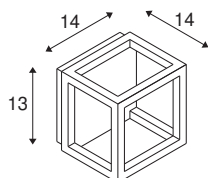

TECHNICAL DATA

Item no.:	1005202
Primary nominal voltage	100-277V ~50/60Hz mA/V
Secondary power / secondary voltage	480mA
Length	14 cm
Width	14 cm
Height	13 cm
Net weight	0.741 kg
Gross weight	0.942 kg
IP Code	IP 55
Safety class	I
Impact resistance class	IK04
Assembly	Surface
Assembly details	Ceiling, Wall
Number of through-wires	20
Wattage	7.5 W
Lumen	230 lm
Colour temperature	3000 Kelvin
Color	anthracite
CRI	80
LXXBXX data	L70B50
Service life	30000 h
Minimum ambient temperature	-20 °C