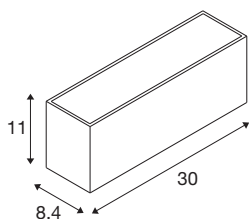

SITRA L WL UP/DOWN

LED outdoor wall-mounted light, white, CCT switch 3000/4000K

Simultaneously elegant and modern, the SLV SITRA lighting family offers delightfully atmospheric lighting in any outdoor area. The white SITRA CUBE L UP/DOWN wall light, in particular, blends in seamlessly with its architectural surroundings. This allows the light to offer an indirect lighting atmosphere that adds interest to any façade. And thanks to its robust aluminium design and an IP44 rating, the SITRA CUBE L UP/DOWN wall light is durable and features optimal protection. This integrated LED light offers 24 watts, 2800 lumen and a light colour of 3000 or 4000 kelvin that can be configured via the CCT switch. Installation to a 230V power supply is incredibly straightforward. Experience light with SLV – your reliable partner for all kinds of outdoor lights for 40 years.

TECHNICAL DATA

Item no.:	1005156
Number of different light outlets	2
Primary nominal voltage	220-240V ~50/60Hz mA/V
Secondary power / secondary voltage	600mA
Width	30 cm
Height	11 cm
Depth	8.4 cm
Net weight	1.711 kg
Gross weight	1.948 kg
IP Code	IP 44
Safety class	I
Impact resistance class	IK05
Impact resistance	0,7 Joule
Assembly	Surface
Assembly details	Wall
Wattage	24 W
Lumen	2700 / 2800 lm
Colour temperature	3000/4000 Kelvin
Beam angle	105 °
Color	white
CRI	80
LXXBXX data	L70B50