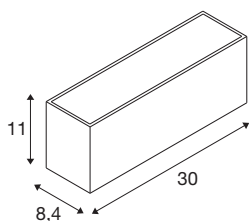

SITRA L WL UP/DOWN

outdoor LED wall-mounted light, anthracite, CCT switch 3000/4000K

SITRA is the striking, contemporary light family from SLV, which allows diverse applications in outdoor areas. The anthracite coloured SITRA CUBE L UP/DOWN wall light also fits in perfectly with any architectural style. The indirect lighting style adds interest to any façade. And thanks to its robust aluminium design and an IP44 rating, the SITRA CUBE L UP/DOWN wall light is durable and features optimal protection. This integrated LED light offers 24 watts, 2800 lumen and a light colour of 3000 or 4000 kelvin that can be configured via the CCT switch. The light is also quick and easy to install and connects to a 230 V power supply. When will you test out the benefits of SLV's impressive outdoor lights?

TECHNICAL DATA

Item no.:	1005155
Number of different light outlets	2
Primary nominal voltage	220-240V ~50/60Hz mA/V
Secondary power / secondary voltage	600mA
Width	30 cm
Height	11 cm
Depth	8.4 cm
Net weight	1.695 kg
Gross weight	1.932 kg
IP Code	IP 44
Safety class	I
Impact resistance class	IK05
Impact resistance	0,7 Joule
Assembly	Surface
Assembly details	Wall
Wattage	24 W
Lumen	2700 / 2800 lm
Colour temperature	3000/4000 Kelvin
Beam angle	105 °
Color	anthracite
CRI	80
LXXBXX data	L70B50