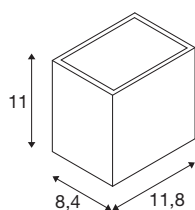

SITRA S WL SINGLE

LED outdoor wall-mounted light, rust coloured, CCT switch 3000/4000K

The SLV SITRA classic, contemporary light family brings a variety of light to any outdoor area. The rust coloured SITRA CUBE S wall light fits in perfectly with any architectural style. The indirect lighting atmosphere adds interest to any façade. And thanks to its robust aluminium design and an IP44 rating, the SITRA CUBE S wall light is durable and features optimal protection. This integrated LED light offers 6.2 watts, 620 lumen and a light colour of 3000 or 4000 kelvin that can be configured via the CCT switch. In addition, it is easy to install to a 230 V power supply. When will you try out the impressive features of the SLV outdoor lights?

TECHNICAL DATA

Item no.:	1005150
Number of different light outlets	1
Primary nominal voltage	220-240V ~50/60Hz mA/V
Secondary power / secondary voltage	500mA
Width	11.8 cm
Height	11 cm
Depth	8.4 cm
Net weight	0.83 kg
Gross weight	0.89 kg
IP Code	IP 44
Safety class	I
Impact resistance class	IK05
Impact resistance	0,7 Joule
Assembly	Surface
Assembly details	Wall
Wattage	6.2 W
Lumen	620 lm
Colour temperature	3000/4000 Kelvin
Beam angle	105 °
Color	rust
CRI	80
LXXBXX data	L70B50