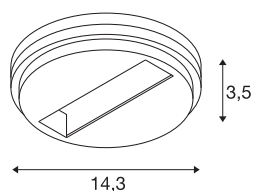

3~ DALI

point outlet white

The SLV 3~ DALI point outlet in white is an electrical component that can be freely positioned within rooms for the wall and ceiling mounting of DALI spotlights.

TECHNICAL DATA

Item no.:	1004685
Nominal voltage	220-250V ~50/60Hz V
Height	3.5 cm
Diameter	14.3 cm
Net weight	0.198 kg
Gross weight	0.239 kg
IP Code	IP 20
Safety class	I
Assembly	Surface
Assembly details	Ceiling, Wall
Color	white
BIG WHITE Page	433