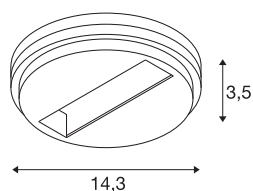

3~ DALI

point outlet black

The SLV 3~ DALI point outlet in black is an electrical component that can be freely positioned within rooms for the wall and ceiling mounting of DALI spotlights.

TECHNICAL DATA

| | |
|------------------|---------------------|
| Item no.: | 1004684 |
| Nominal voltage | 220-250V ~50/60Hz V |
| Height | 3.5 cm |
| Diameter | 14.3 cm |
| Net weight | 0.194 kg |
| Gross weight | 0.236 kg |
| IP Code | IP 20 |
| Safety class | I |
| Assembly | Surface |
| Assembly details | Ceiling, Wall |
| Color | black |
| BIG WHITE Page | 433 |